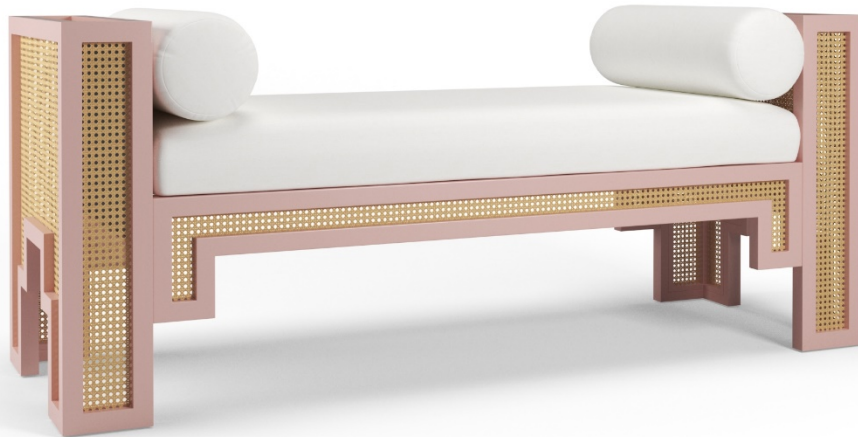

MAGGIE CRUZ
HOME

Colors

-  BLACK IRON
-  BULL'S EYE RED
-  CHEATING HEART
-  CITRON
-  CORAL DUST
-  CORAL GABLES
-  NEWBURYPORT BLUE
-  OCEAN AIR
-  SIMPLY WHITE
-  SUMMER MIST
-  TURQUOISE MIST
-  CUSTOM COLOR

Fabrics

-  OPTIC WHITE LINEN
-  OYSTER LINEN
-  NECTAR VELVET
-  MOON GLOW VELVET
-  COM

Coral Dust

ALEXANDRA BENCH

60" w x 20" d x 24" h

Seat height 18"

Color indicated is shown in satin painted finish with white-washed cane, upholstered in optic white linen

Available in standard paint finishes or custom color at an additional cost. Available in linen fabrics, COM or COL

C.O.M. Requires 3 yards plain fabric (2-yds on cushion & 1-yd on bolsters). Consult the manufacture yardage recommendations for fabric with repeats.